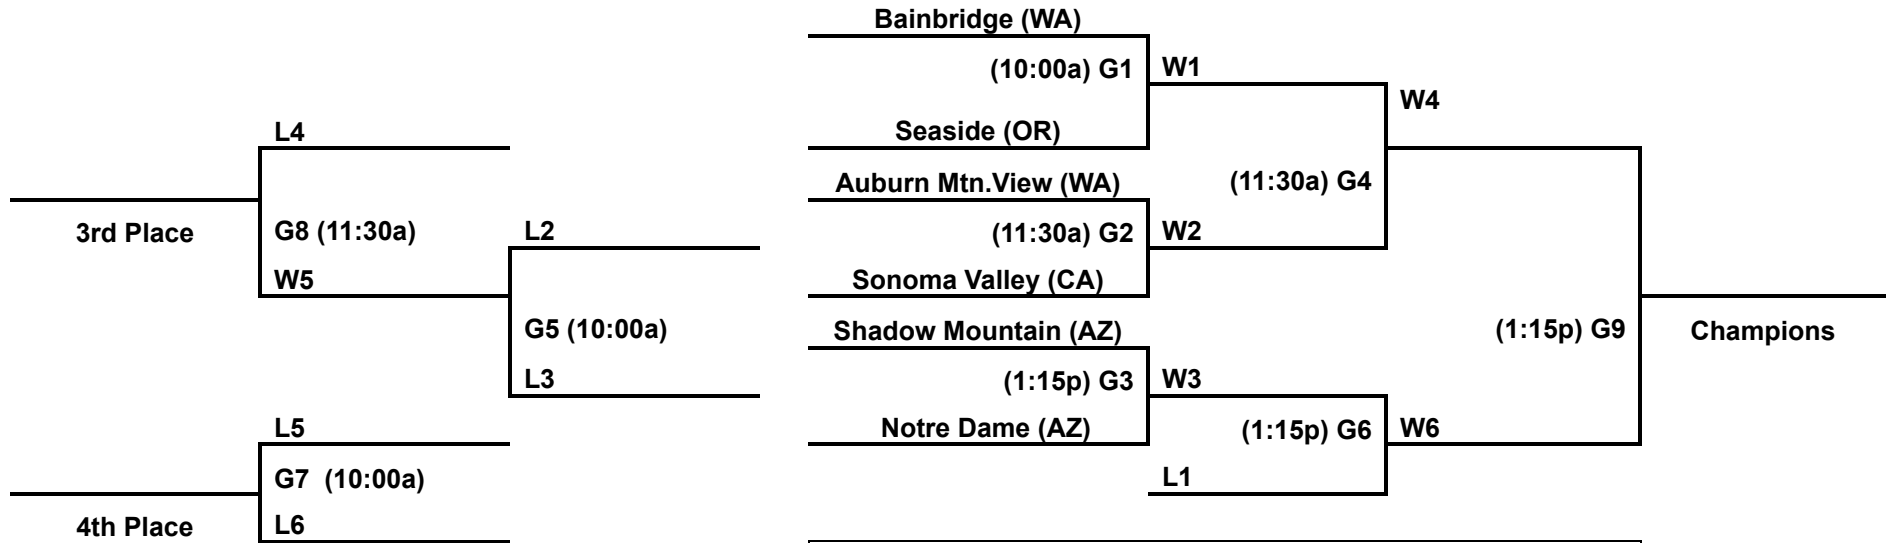

# 2023 Phoenix Cactus Jam

## Girls "Jam" Division

If in game #7 or #8 the two teams have played each other, L4 will play L5 and W5 will play L6. If L4 wins, they get

*\*Team on top is home*

3rd and the winner of W5-L6 gets 4th; else L5 gets 4th and W5-L6 gets 3rd